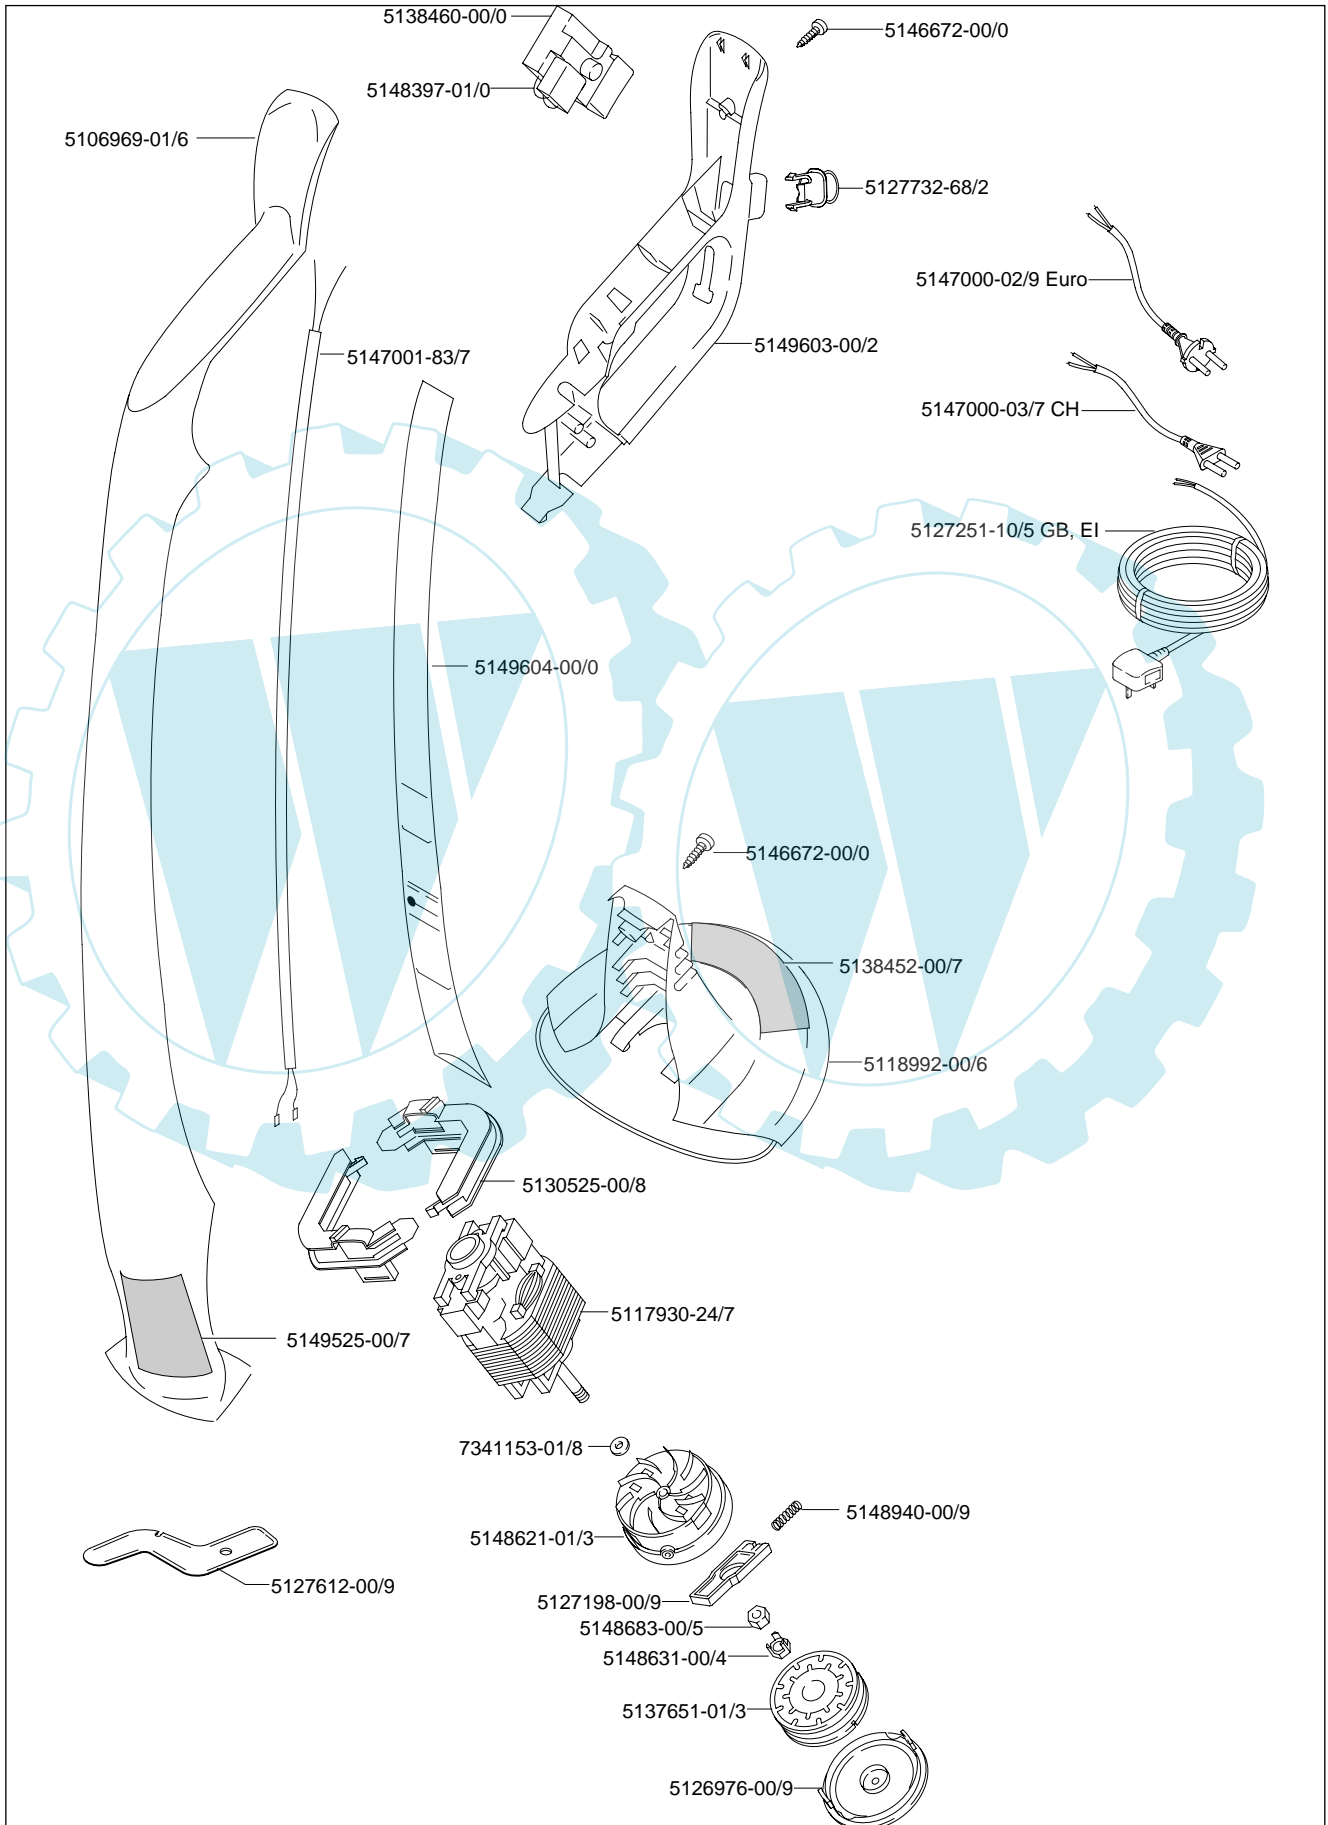

	<b>PARTS</b>	<b>9L</b>
	<b>2002</b>	P0201003
<b>ILLUSTRATED PARTS LIST</b>		

**MODEL Flymo Minitrim Auto**

9648564-25  
UK

9648564-14  
EURO

9648564-22  
CH

9648564-67  
E.EURO

9648564-86  
EURO

ELECTROLUX OUTDOOR PRODUCTS

## *Mini-Trim Auto*

Lightweight, easy to use grass trimmer with automatic line feed

- 
- Lightweight trimmer with wrist support for added comfort.
  - Unique automatic line feed system.
  - Protector guard for added safety.

### Features

Cutting Width .....	21 cm
Motor Power .....	230 W
Line Length .....	10 m
Line Diameter .....	1.5 mm
Feed Mechanism .....	Autofeed
Edging Facility .....	No
Carton Dimensions .....	960x210x230 mm
Weight (Unpacked) .....	1.6 Kg
Weight (Packed) .....	2.9 Kg